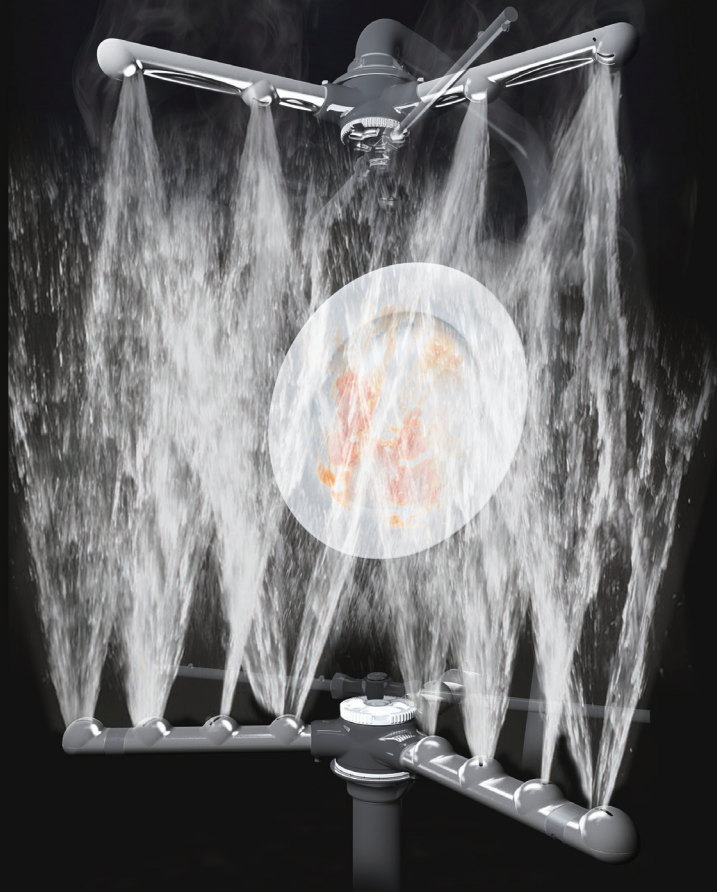

# HOOD TYPE DISHWASHER

HW-600B3

## POWERFUL WASHING

Japan designed original triple arm nozzles enable three washing per rotation and clean up every corner powerfully and perfectly.

## EASY TO USE TOUCH PANEL

User friendly touch control panel follows washing steps easily with colored and dynamic graphics. Detergent / Rinse aid time is adjustable from touch control panel.