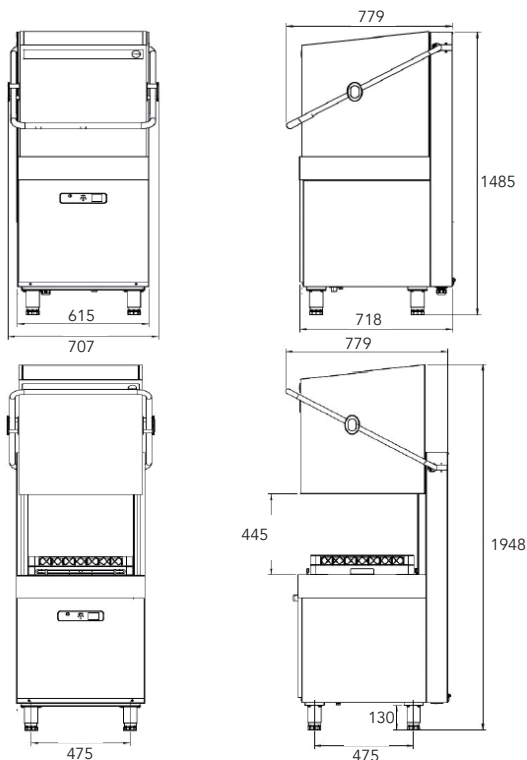

## HOOD TYPE DISHWASHER HW-600B3

Code	071T.1111AH.AB
Mode Name	HW-600B3 PDRT
Power Supply	3ph / 380 - 415 V / 50Hz
Electric Consumption	9.7 - 11.5kW
Washing Heat Power	1.8 - 2.2kW
Rinsing Heat Power	9.0 - 10.8kW
Rack Dimensions	500 x 500mm
Number of programmes	5
Washing Capacity (Rack / Hour)	69 / 35 / 27 / 23 / 18
Washing Water Temp.	55 - 60°C
Rinsing Water Temp.	80 - 85°C
Water Consumption	2.3L
Washing / Boiler Tank Capacity	22L / 7L
Max. Noise	67 dBA
Loading height	445 mm
Outside Dimensions / Weight	707(W) x 779(D) x 1485(H)mm / 110kg
Package / Weight	725(W) x 795(D) x 1638(H)mm / 120kg
Water Inlet Connection	3 / 4
Water inlet pressure / Temp.	2 - 4 Bar / max 50°C
Drain water discharge connection	3 / 4 (Ø28 mm)
Accessories	- Electrical Connection Cable - Flexible Water Supply and Drain Hose - 3 Racks (Plate, Glass and Cutlery) - Detergent & Rinse Aid Dispenser - Drain Pump