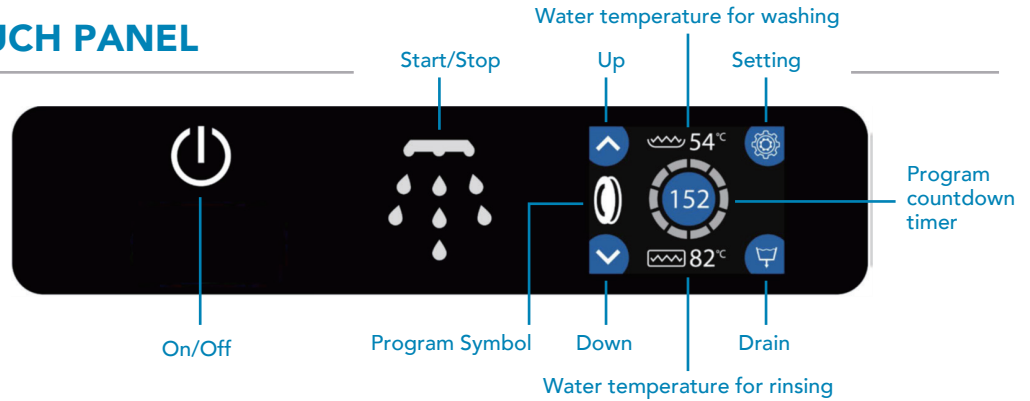

## RINSING

## EASY TO USE TOUCH PANEL

User friendly touch control panel follows washing steps easily with colored and dynamic graphics. Detergent / Rinse aid time is adjustable from touch control panel.