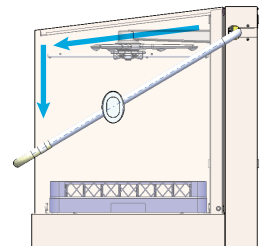

## HYGIENIC DESIGN

Stainless steel and seamless integral construction washing tank with round corners keeps the machine clean and hygienic.

Designed by Hoshizaki Japan, the slanted ceiling ensures perfect cleaning result and hygiene by preventing water drops after washing.